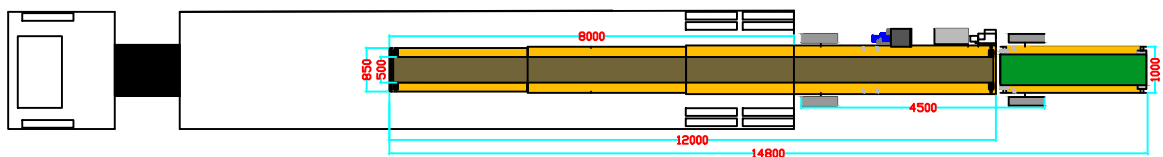

MMC TELESCOPIC 3 STAGE

MMC TELESCOPIC 3 STAGE OPEN BOOM POSITION

MMC TELESCOPIC 3 STAGE CLOSE BOOM POSITION

MMC TELESCOPIC 3 STAGE OPEN PISTON POSITION

MMC TELESCOPIC 3 STAGE OPEN BOOM POSITION TOP VIEW

MMC TELESCOPIC 3 STAGE CLOSE BOOM POSITION TOP VIEW

www.truckloader.in

MM CONSULTANCY SERVICES, DEWAS		
S.NO.	TECHNICAL SPECIFICATION	MM CONSULTANCY
1	MODEL	MMC TELESCOPIC 3 STAGE
2	CHASSIS I BEAM	(4500X800X175MM)
3	TOTAL OPEN LENGTH	12000MM
4	CONVEYOR WIDTH	1000MM
5	TRUCK PENETRATION	25FT
6	ELEVATION	12FT
7	LOAD CAPACITY	50KG/MTR
8	DRIVE MOTOR	3HP - MAIN BOOM 2HP - REAR CONVEYOR 2HP- TELESCOPIC BRAKE MOTOR 2HP- POWER PACK 2HP- MOBILITY
9	BELT WIDTH	500MM