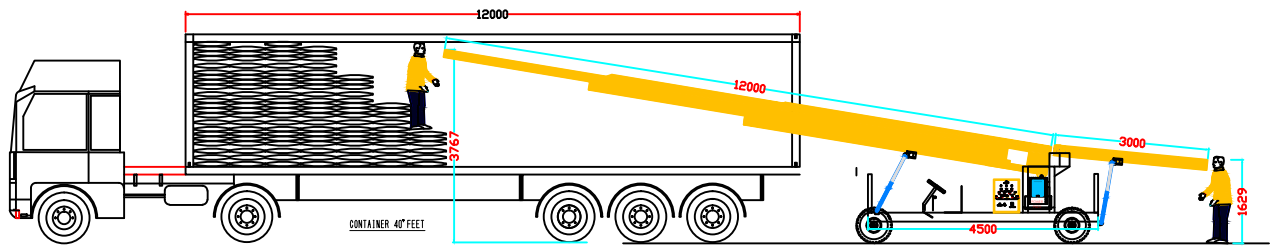

MMC TELESCOPIC 3 STAGE

MMC TELESCOPIC 3 STAGE OPEN BOOM POSITION

MMC TELESCOPIC 3 STAGE CLOSE BOOM POSITION

MMC TELESCOPIC 3 STAGE OPEN PISTON POSITION

MMC TELESCOPIC 3 STAGE OPEN BOOM POSITION TOP VIEW

MMC TELESCOPIC 3 STAGE CLOSE BOOM POSITION TOP VIEW

www.truckloader.in

MM CONSULTANCY SERVICES, DEWAS		
S.NO.	TECHNICAL SPECIFICATION	MM CONSULTANCY
1	MODEL	MMC TELESCOPIC 3 STAGE
2	CHASSIS I BEAM	(4500X800X175MM)
3	TOTAL OPEN LENGTH	12000MM
4	CONVEYOR WIDTH	1000MM
5	TRUCK PENETRATION	25FT
6	ELEVATION	12FT
7	LOAD CAPACITY	50KG/MTR
8	DRIVE MOTOR	3HP - MAIN BOOM 2HP - REAR CONVEYOR 2HP- TELESCOPIC BRAKE MOTOR 2HP- POWER PACK 2HP- MOBILITY
9	BELT WIDTH	500MM