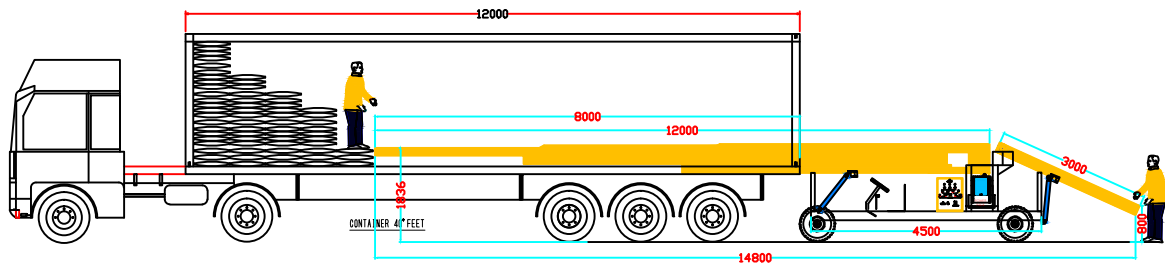

MMC TELESCOPIC 3 STAGE

MMC TELESCOPIC 3 STAGE OPEN BOOM POSITION

MMC TELESCOPIC 3 STAGE CLOSE BOOM POSITION

MMC TELESCOPIC 3 STAGE OPEN PISTON POSITION

MMC TELESCOPIC 3 STAGE OPEN BOOM POSITION TOP VIEW

MMC TELESCOPIC 3 STAGE CLOSE BOOM POSITION TOP VIEW

www.truckloader.in

MM CONSULTANCY SERVICES, DEWAS		
S.NO.	TECHNICAL SPECIFICATION	MM CONSULTANCY
1	MODEL	MMC TELESCOPIC 3 STAGE
2	CHASSIS I BEAM	(4500X800X175MM)
3	TOTAL OPEN LENGTH	12000MM
4	CONVEYOR WIDTH	1000MM
5	TRUCK PENETRATION	25FT
6	ELEVATION	12FT
7	LOAD CAPACITY	50KG/MTR
8	DRIVE MOTOR	3HP - MAIN BOOM 2HP - REAR CONVEYOR 2HP- TELESCOPIC BRAKE MOTOR 2HP- POWER PACK 2HP- MOBILITY
9	BELT WIDTH	500MM