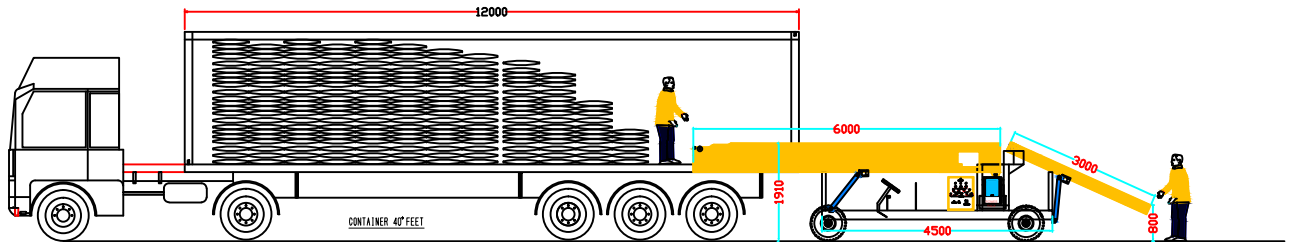

MMC TELESCOPIC 3 STAGE

MMC TELESCOPIC 3 STAGE OPEN BOOM POSITION

MMC TELESCOPIC 3 STAGE CLOSE BOOM POSITION

MMC TELESCOPIC 3 STAGE OPEN PISTON POSITION

MMC TELESCOPIC 3 STAGE OPEN BOOM POSITION TOP VIEW

MMC TELESCOPIC 3 STAGE CLOSE BOOM POSITION TOP VIEW

www.truckloader.in

MM CONSULTANCY SERVICES, DEWAS		
S.NO.	TECHNICAL SPECIFICATION	MM CONSULTANCY
1	MODEL	MMC TELESCOPIC 3 STAGE
2	CHASSIS I BEAM	(4500X800X175MM)
3	TOTAL OPEN LENGTH	12000MM
4	CONVEYOR WIDTH	1000MM
5	TRUCK PENETRATION	25FT
6	ELEVATION	12FT
7	LOAD CAPACITY	50KG/MTR
8	DRIVE MOTOR	3HP - MAIN BOOM 2HP - REAR CONVEYOR 2HP- TELESCOPIC BRAKE MOTOR 2HP- POWER PACK 2HP- MOBILITY
9	BELT WIDTH	500MM